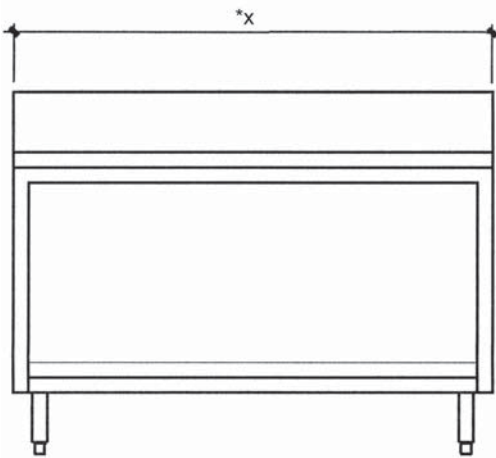

PRO-LINE

model shown:
NPCB-*X